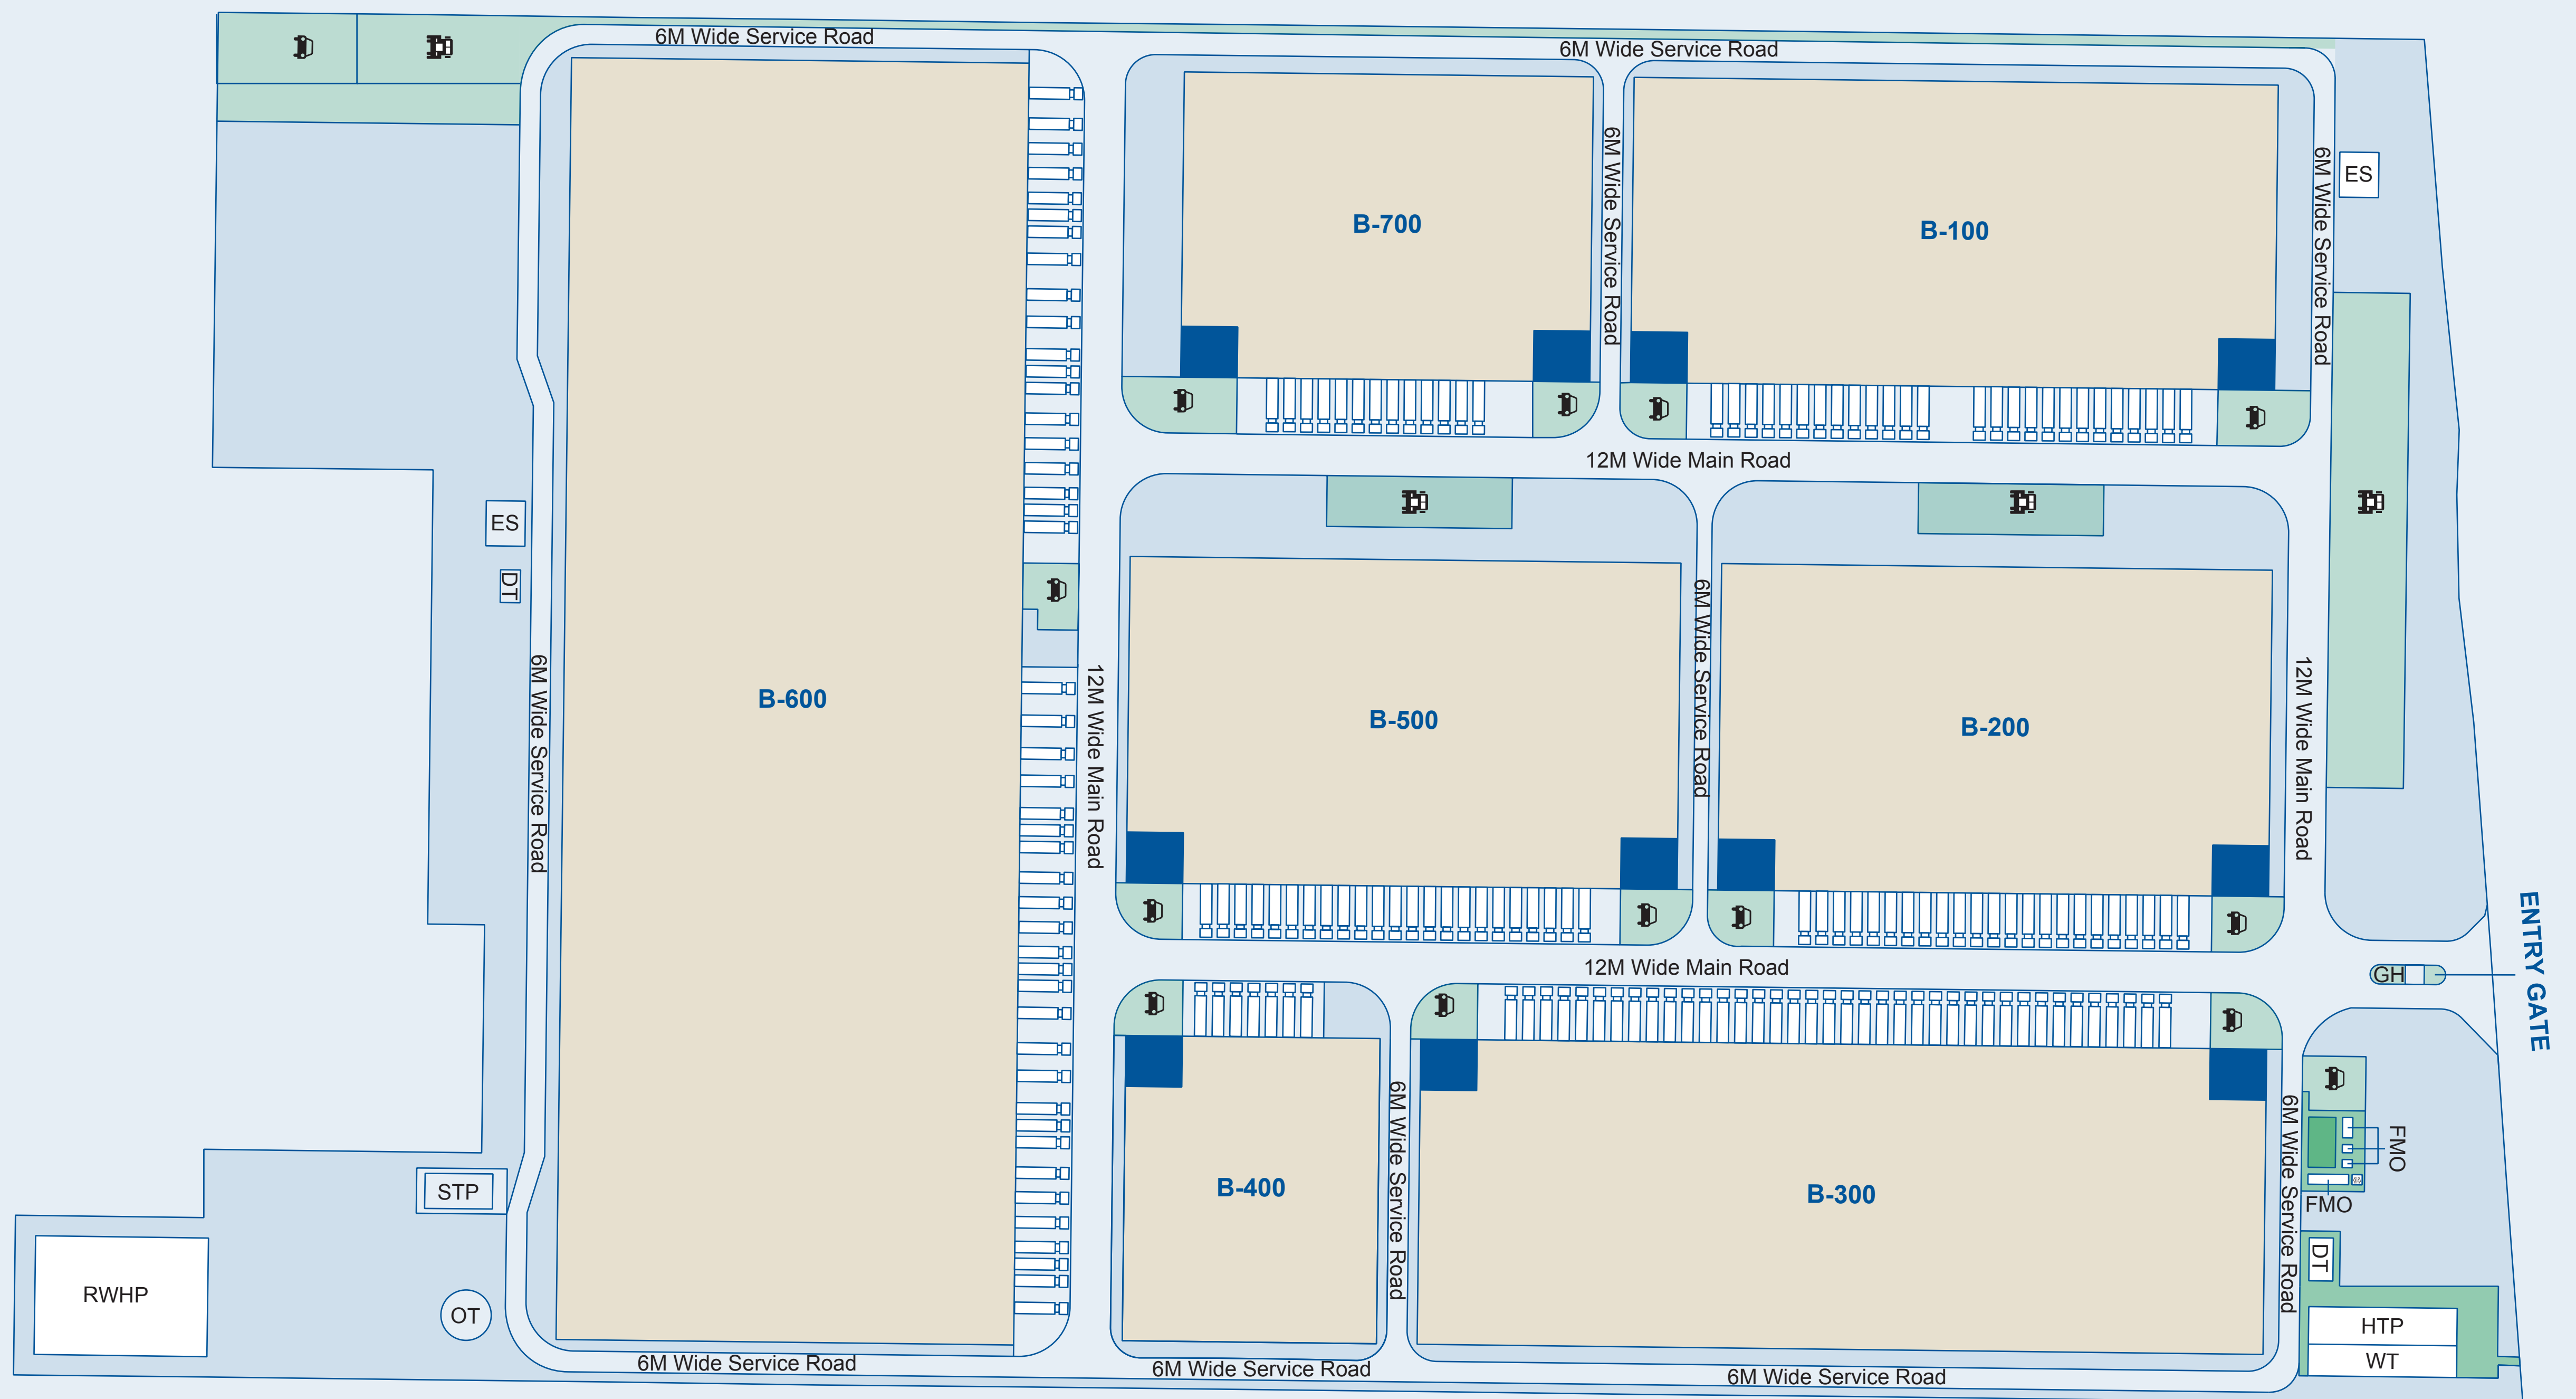

INDOSPACE LOGISTICS PARK LUHARI III

LEGEND

WT	RAW / FIRE WATER TANK AND PUMP ROOM
	COMMON PARKING
FMO	FIRST AID ROOM + CONTROL ROOM + CONFERENCE ROOM / FACILITY MANAGEMENT OFFICE
ES	ELECTRICAL SUBSTATION
HTP	HT PANEL ROOM
DT	DRIVER'S REST ROOM
RWHP	RAINWATER HARVESTING POND
	TOILET
GH	GATEHOUSE
STP	PUMP ROOM + SEWAGE TREATMENT PLANT
OT	OVERHEAD TANK